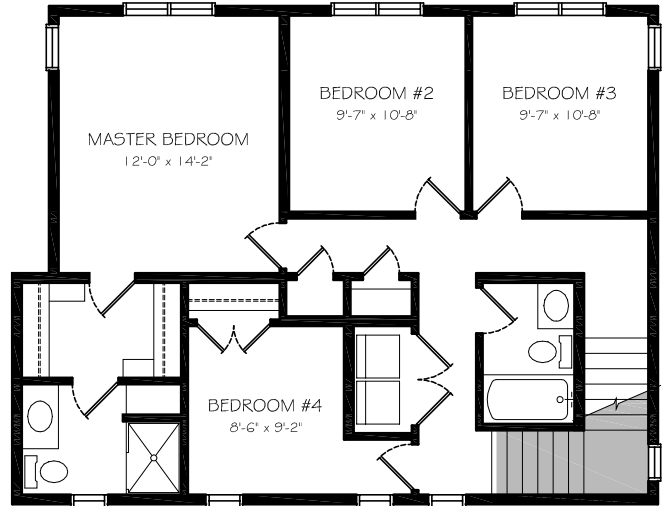

304 BAY DRIVE

SQUARE FOOTAGES:
MAIN FLOOR : 699 sq. ft.
SECOND FLOOR : 916 sq. ft.
BONUS ROOM : 512 sq. ft.
TOTAL : 2127 sq. ft.