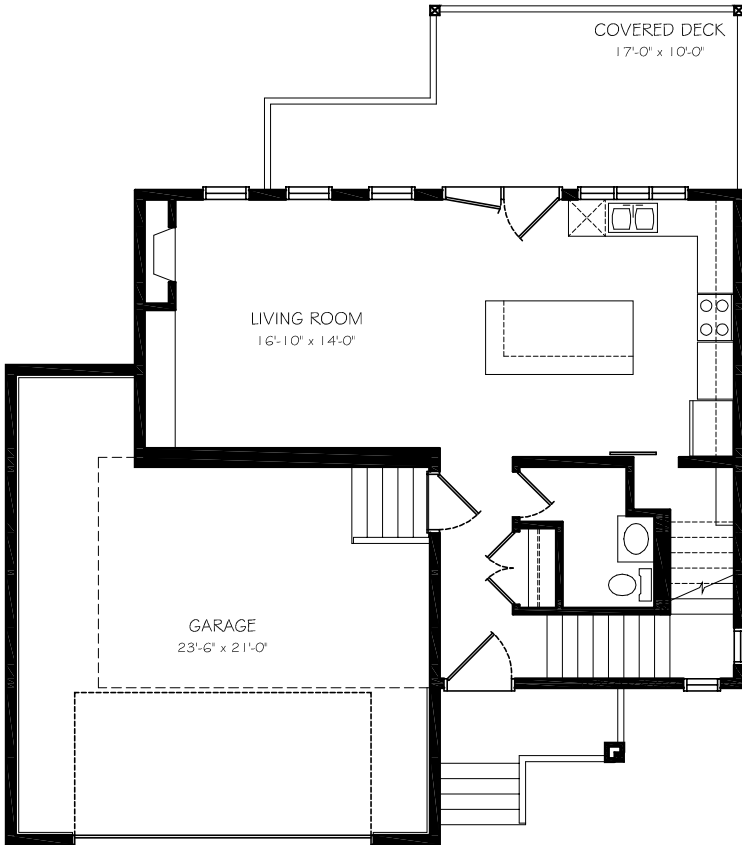

304 BAY DRIVE

SQUARE FOOTAGES:
MAIN FLOOR : 699 sq. ft.
SECOND FLOOR : 916 sq. ft.
BONUS ROOM : 512 sq. ft.
TOTAL : 2127 sq. ft.