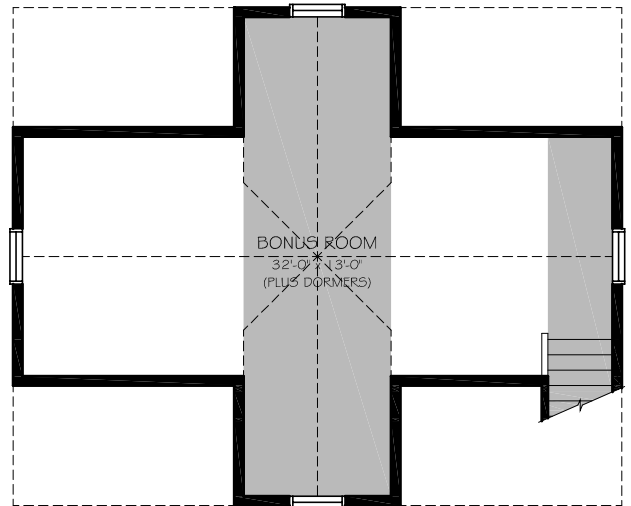

304 BAY DRIVE

SQUARE FOOTAGES:
MAIN FLOOR : 699 sq. ft.
SECOND FLOOR : 916 sq. ft.
BONUS ROOM : 512 sq. ft.
TOTAL : 2127 sq. ft.